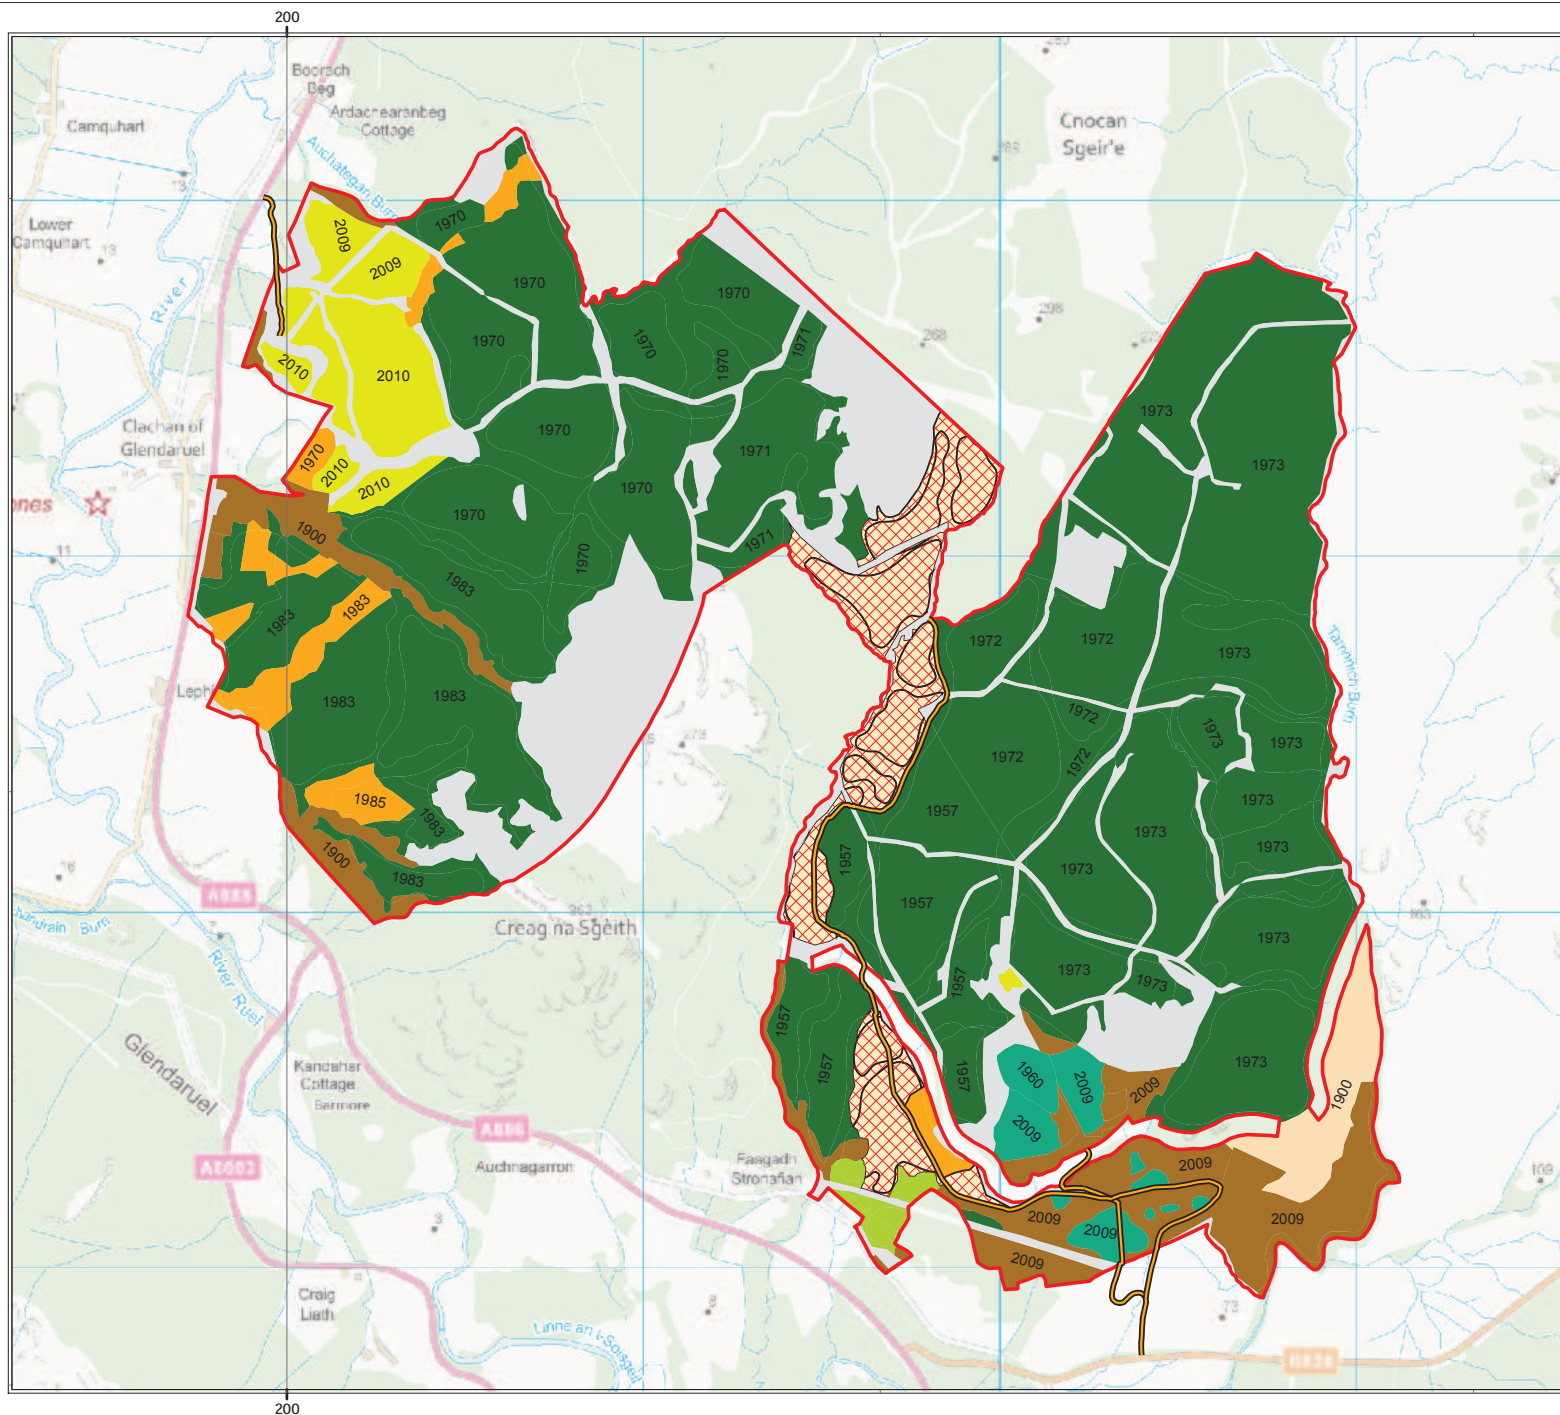

# Stronafian

## Map 4: Species Map

Author: Matthew Giles  
Date: 13/02/2014  
Scale: 1:15,000

### Legend

- Forest Road
- Stronafian Boundary
- Species
  - SS
  - HL
  - MB
  - MB/MC
  - MC
  - NS
  - SP
  - OG
  - Felled

BRN: 167163  
MLC: 770/0037  
Case No: 4889763

DGA Forestry  
Lochanheadwood  
Lochanhead  
Dumfries  
DG2 8JB  
Tel: 01387 730634  
Email: mail@dga-forestry.co.uk